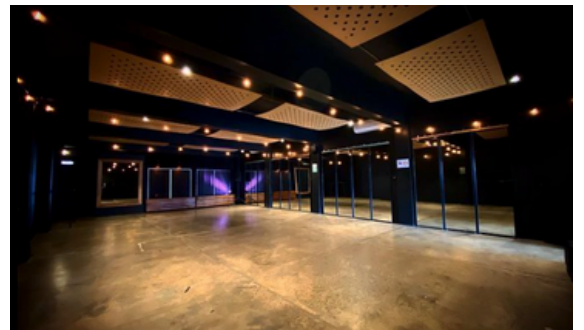

Our ground floor venue feature two smaller rooms perfect for rehearsals, workshops or training events.

Our *BlackBox Studio* is great for theatre groups, dance classes & corporate training events up to 60 people. Our *Pop-Up Space* is a small break out studio perfect for craft classes, art exhibitions or smaller meetings up to 30 people. Both ground floor studios have polished concrete floors, air-conditioning, PA systems and the BlackBox space has full length mirrors.

HIRE COSTS :

The Warehouse (Upstairs)

$80/hr Weekdays (Mon 9am-Fri 4pm)
$150/hr Weekends (Fri 4pm-Mon 9am)
$500/day Weekdays (8hr booking)
$1000/day Weekends (8hr booking)

Ground Floor Studios

Blackbox Studio (RM1)

$55/hr Weekdays (Mon 9am-Fri 4pm)
$90/hr Weekends (Fri 4pm-Mon 9am)
$350/day Weekdays (8hr booking)
$600/day Weekends (8hr booking)

Ground Floor Studios

Pop-up Space (Foyer Room)

$40/hr Weekdays (Mon 9am-Fri 4pm)
$70/hr Weekends (Fri 4pm-Mon 9am)
$250/day Weekdays (8hr booking)
$400/day Weekends (8hr booking)

- Please add GST to all costs

INCLUDED IN YOUR HIRE :

- Full Length Mirrors*
- PA Speakers w/ Aux 3.5mm connection
- Air Conditioning
- Microphone upon request
- Projector hire (upon request @$90+GST)
- Basic in-house furniture

*Please note a cleaning fee of $145 +GST is charged when food is onsite.

Simply email your preferred DATE & TIME to :
bookings@elementscollective.com.au